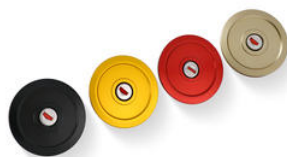

- Black
- Gold
- Red

€ 121,00

- TSU01B **Fuel tank cap - Key Lock plug**
- TSU01G
- TSU01R
- TSU01Z