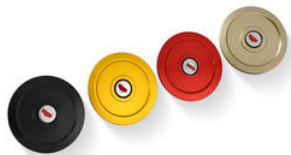

- TSU01B **Fuel tank cap - Key Lock plug**
- TSU01G
- TSU01R
- TSU01Z

- Black
- Gold
- Red
- Bronze

€ 51,50