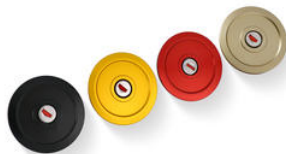

- Glossy
- Matt

€ 134,00

- TSB12B **Fuel tank cap - flange Gear**
- TSB12G
- TSB12R

- Black
- Gold
- Red

€ 121,00

- TSU01B **Fuel tank cap - Key Lock plug**
- TSU01G
- TSU01R
- TSU01Z

- Black
- Gold
- Red
- Bronze