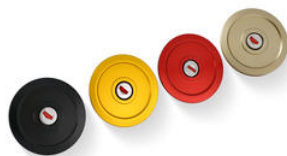

- TSU01B **Fuel tank cap - Key Lock plug**
- TSU01G
- TSU01R
- TSU01Z

- Black
- Gold
- Red
- Bronze

€ 51,50