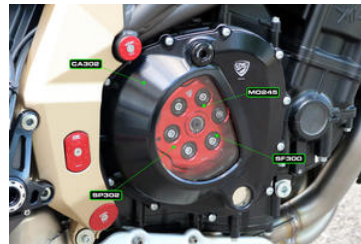

• CA300B **Clear clutch cover MV Agusta -**
• CA300G **Mounting kit with accessories**
• CA300R
• CA300S
• CA300L

• Black
• Gold
• Red
• Silver
• Blue

€ 0,00

• CA302B **CLEAR CLUTCH COVER MV**
• CA302R **AGUSTA 4 CYLINDERS**
• CA302S

• Black
• Red
• Silver

€ 992,00