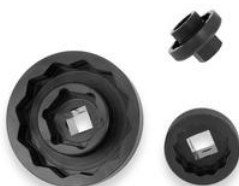

Ti titanium

- Black
- Titanium

€ 47,50

- KV452B **Silencer bracket screw collar MV**
- KV452G **Agusta**
- KV452R

- Black
- Gold
- Red

€ 23,00

- CHM02B **Socket drive tool for front and rear wheel nuts MV AGUSTA**