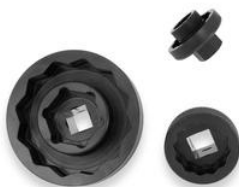

• CHM02B **Socket drive tool for front and rear wheel nuts MV AGUSTA**

• Black € 86,50