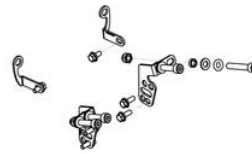

• ZA701KPR **GP DUCTS - Front brake cooling system Pramac Racing Lim. Ed.**  
• ZA701YPR

• Glossy  
• Matt

€ 262,00

• ZAB08B **GP DUCTS - mounting kit**

• Black

€ 45,00

• MPR01B **Grips - rubber replacement**