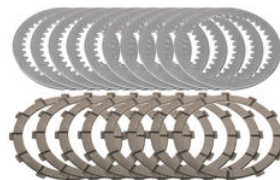

• TF885B **Clutch fluid reservoir cap - Streaks**  
• TF885G  
• TF885R  
• TF885S

• Black  
• Gold  
• Red  
• Silver

€ 40,50

• TF445B **Clutch fluid reservoir cap M34x4**  
• TF445G  
• TF445R

• Black  
• Gold  
• Red

€ 40,50

• CD004N **Clutch full disks kit replacement Master Tech 12 teeth organic**

• Natural

€ 188,50

• CD001N **Clutch full disks kit replacement  
Master Tech 12 teeth sintered**

• Natural

€ 314,50

• CD002N **Clutch full disks kit replacement  
Master Tech 48 teeth sintered**