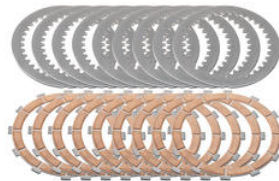

- 2356003 Keyring with Ducati Corse Badge (100% PVC)

- Red

€ 10,00

- KD308N Kit Ducati OEM clutch - 48 teeth sintered

- Natural

€ 314,50

• KD108N **Kit Ducati OEM clutch - friction and steel disks** • Natural € 332,00