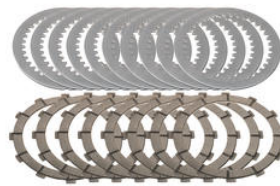

€ 221,50

• KD018N **Clutch Ducati conductive disc - steel - sintered**

• Natural

€ 29,00

• CD004N **Clutch full disks kit replacement Master Tech 12 teeth organic**

• Natural

€ 188,50

• CD001N **Clutch full disks kit replacement Master Tech 12 teeth sintered**

• Natural

€ 314,50

• CD002N **Clutch full disks kit replacement  
Master Tech 48 teeth sintered**

• Natural

€ 314,50

• LCF12B  
• LCF12G  
• LCF12R **Clutch lever - long folding model**

• Black  
• Gold  
• Red