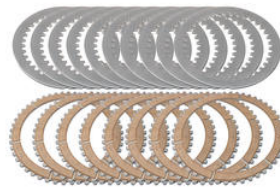

€ 10,00

• 2356003 **Keyring with Ducati Corse Badge (100% PVC)**

• Red

€ 10,00

• KD307N **Kit Ducati OEM clutch - 48 teeth sintered**

• Natural

€ 314,50

• KD305N **Kit Ducati OEM clutch - 48 teeth sintered**