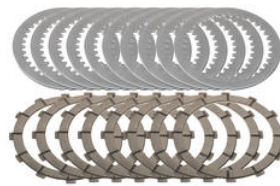

• KD018N **Clutch Ducati conductive disc - steel - sintered**

• Natural

€ 29,00

• CD004N **Clutch full disks kit replacement Master Tech 12 teeth organic**

• Natural

€ 188,50

• CD001N **Clutch full disks kit replacement Master Tech 12 teeth sintered**

• Natural

€ 314,50

• CD002N **Clutch full disks kit replacement  
Master Tech 48 teeth sintered**

• Natural

€ 314,50

• LCF12B  
• LCF12G  
• LCF12R **Clutch lever - long folding model**

• Black  
• Gold  
• Red