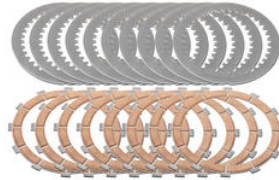

• KD107N **Kit Ducati OEM clutch - friction and steel disks** • Natural € 314,50