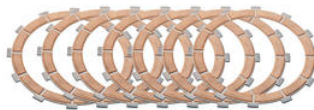

• KD006N **Kit Ducati OEM clutch - friction disks** • Natural € 227,00