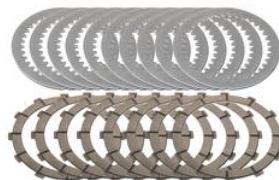

• Black
• Gold
• Red

€ 40,50

• CD004N **Clutch full disks kit replacement Master Tech 12 teeth organic**