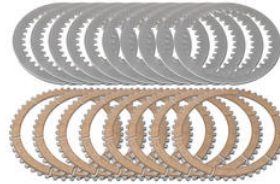

€ 10,00

• 2356003 **Keyring with Ducati Corse Badge (100% PVC)**

• Red

€ 10,00

• KD305N **Kit Ducati OEM clutch - 48 teeth sintered** • Natural € 314,50

• KD306N **Kit Ducati OEM clutch - 48 teeth sintered** • Natural € 314,50