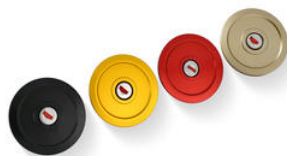

- Glossy
- Matt

€ 134,00

- TSB13B **Fuel tank cap - flange Gear**
- TSB13G
- TSB13R

- Black
- Gold
- Red

€ 121,00

- TSU01B **Fuel tank cap - Key Lock plug**
- TSU01G
- TSU01R
- TSU01Z

- Black
- Gold
- Red
- Bronze