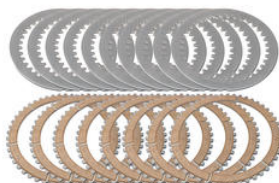

• Natural

€ 314,50

• KD305N **Kit Ducati OEM clutch - 48 teeth
sintered**