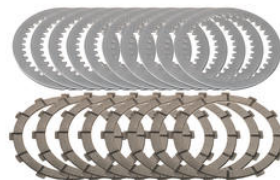

€ 40,50

• TF445B **Clutch fluid reservoir cap M34x4**  
• TF445G  
• TF445R

• Black  
• Gold  
• Red

€ 40,50

• CD004N **Clutch full disks kit replacement Master Tech 12 teeth organic**

• Natural

€ 188,50

• CD001N **Clutch full disks kit replacement  
Master Tech 12 teeth sintered**

• Natural

€ 314,50

• CD002N **Clutch full disks kit replacement  
Master Tech 48 teeth sintered**

• Natural

€ 314,50

• LCF10B **Clutch lever - long folding model**  
• LCF10G  
• LCF10R

• Black  
• Gold  
• Red