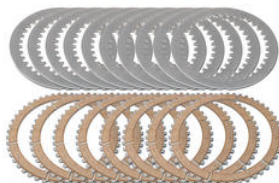

• 2356003 **Keyring with Ducati Corse Badge
(100% PVC)**

• Red

€ 10,00

• KD306N **Kit Ducati OEM clutch - 48 teeth
sintered**