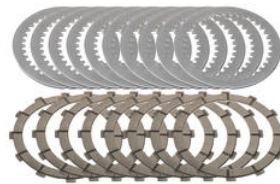

• Natural

€ 314,50

• KD117N **Kit Ducati OEM clutch - friction and
steel disks**