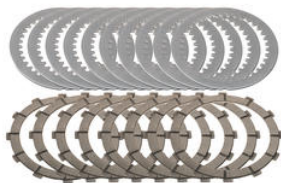

- Black
- Gold
- Red

€ 40,50

- CD004N **Clutch full disks kit replacement Master Tech 12 teeth organic**

- Natural

€ 188,50

- CD001N **Clutch full disks kit replacement Master Tech 12 teeth sintered**

- Natural

€ 314,50

- CD002N **Clutch full disks kit replacement Master Tech 48 teeth sintered**

- Natural

€ 314,50

- 110C74050 **Clutch Master Cylinder Brembo 16RCS CORSA CORTA**

- Black

€ 295,91

- AFA10B **Clutch slave cylinder bleed screw kit M10x1.00**