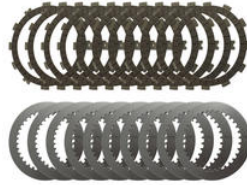

• KF408N **Kit full disks for Ducati oil bath clutch - Performance**