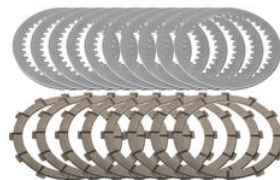

€ 40,50

• TF884B **Clutch fluid reservoir cap - Streaks**
• TF884G
• TF884R
• TF884S

• Black
• Gold
• Red
• Silver

€ 40,50

• CD004N **Clutch full disks kit replacement Master Tech 12 teeth organic**

• Natural

€ 188,50

• CD001N **Clutch full disks kit replacement
Master Tech 12 teeth sintered**

• Natural

€ 314,50

• CD002N **Clutch full disks kit replacement
Master Tech 48 teeth sintered**

• Natural

€ 314,50

• LCF12B **Clutch lever - long folding model**
• LCF12G
• LCF12R