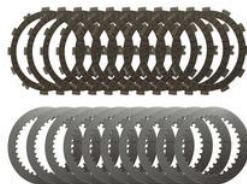

---

• KD005N **Kit Ducati OEM clutch - friction disks**

• Natural

€ 95,00

---

• KF408N **Kit full disks for Ducati oil bath  
clutch - Performance**

• Natural

€ 227,00