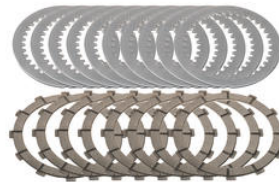

- Black/Silver
- Black/Red
- Red/Silver
- Red/Black

€ 654,50

- CD004N **Clutch full disks kit replacement Master Tech 12 teeth organic**

- Natural

€ 188,50

- CD001N **Clutch full disks kit replacement Master Tech 12 teeth sintered**