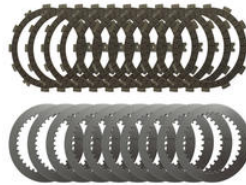

• KF408N **Kit full disks for Ducati oil bath clutch - Performance** • Natural € 227,00