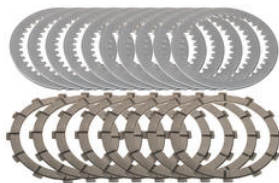

• SM253B **Clip-ons handlebars Ø53 mm**

• Black

€ 221,50

• CD004N **Clutch full disks kit replacement Master Tech 12 teeth organic**

• Natural

€ 188,50

• CD001N **Clutch full disks kit replacement Master Tech 12 teeth sintered**

• Natural

€ 314,50

• CD002N **Clutch full disks kit replacement
Master Tech 48 teeth sintered**

• Natural

€ 314,50

• LCF11B **Clutch lever - long folding model**
• LCF11G
• LCF11R

• Black
• Gold
• Red

€ 124,00