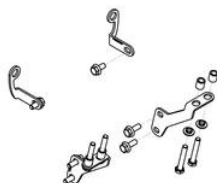

- Black

€ 45,00

- MPR01B **Grips - rubber replacement**