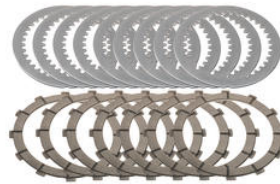

€ 10,00

• 2356003 **Keyring with Ducati Corse Badge (100% PVC)**

• Red

€ 10,00

• KD305N **Kit Ducati OEM clutch - 48 teeth sintered**

• Natural

€ 314,50

• KD105N **Kit Ducati OEM clutch - friction and steel disks**