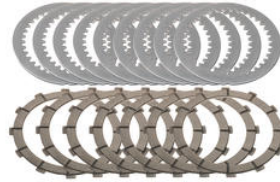

• KD105N **Kit Ducati OEM clutch - friction and steel disks** • Natural € 174,50