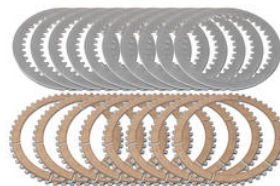

• Red

€ 10,00

• 2356003 **Keyring with Ducati Corse Badge (100% PVC)**

• Red

€ 10,00

• KD305N **Kit Ducati OEM clutch - 48 teeth sintered**

• Natural

€ 314,50