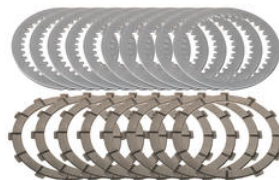

• CD004N **Clutch full disks kit replacement** • Natural € 188,50
Master Tech 12 teeth organic