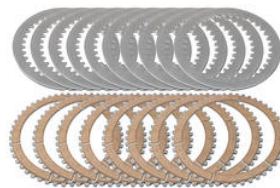

• Red

€ 10,00

• 2356003 **Keyring with Ducati Corse Badge (100% PVC)**

• Red

€ 10,00

• KD305N **Kit Ducati OEM clutch - 48 teeth sintered**

• Natural

€ 314,50