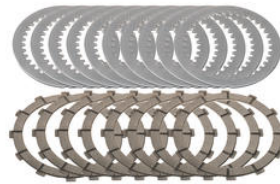

• KD015N **Clutch Ducati conductive disc - steel - sintered** • Natural € 32,00

• CD004N **Clutch full disks kit replacement Master Tech 12 teeth organic** • Natural € 188,50

• CD001N **Clutch full disks kit replacement Master Tech 12 teeth sintered** • Natural € 314,50