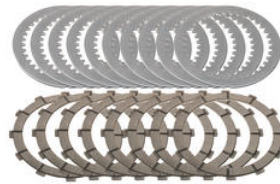

• Black
• Gold
• Red

€ 136,00

• KD015N **Clutch Ducati conductive disc - steel - sintered**

• Natural

€ 32,00

• CD004N **Clutch full disks kit replacement Master Tech 12 teeth organic**

• Natural

€ 188,50

• CD001N **Clutch full disks kit replacement Master Tech 12 teeth sintered**

• Natural

€ 314,50

• CD002N **Clutch full disks kit replacement
Master Tech 48 teeth sintered**

• Natural

€ 314,50

• LCF11B **Clutch lever - long folding model**
• LCF11G
• LCF11R