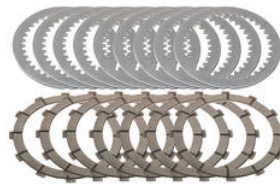

• KD105N **Kit Ducati OEM clutch - friction and steel disks** • Natural € 174,50