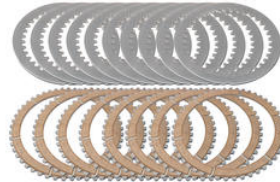

- KR001N Keyring

- White

€ 2,50

- 2356004 Keyring Ducati Corse - Logo (100% PVC)

- Red

€ 10,00

• 2356003 **Keyring with Ducati Corse Badge (100% PVC)** • Red € 10,00

• KD305N **Kit Ducati OEM clutch - 48 teeth sintered** • Natural € 314,50