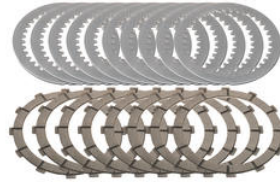

Clutch full disks kit replacement Master Tech 12 teeth organic

- Natural

€ 188,50