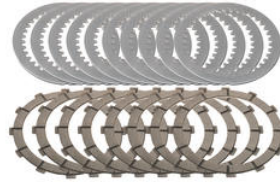

1. CD004N
2. **Clutch full disks kit replacement
   Master Tech 12 teeth organic**

- Natural

€ 188,50

1. CD001N
2. **Clutch full disks kit replacement
   Master Tech 12 teeth sintered**

- Natural

€ 314,50