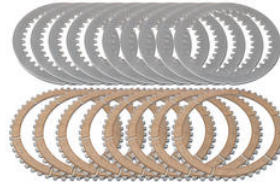

• 2356003 **Keyring with Ducati Corse Badge
(100% PVC)**

• Red

€ 10,00

• KD306N **Kit Ducati OEM clutch - 48 teeth
sintered**

• Natural

€ 314,50

• KD106N **Kit Ducati OEM clutch - friction and
steel disks**