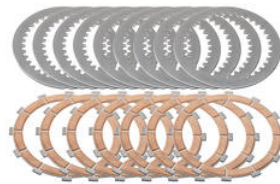

• 2356003 **Keyring with Ducati Corse Badge
(100% PVC)**

• Red

€ 10,00

• KD306N **Kit Ducati OEM clutch - 48 teeth
sintered**

• Natural

€ 314,50

• KD106N **Kit Ducati OEM clutch - friction and
steel disks**