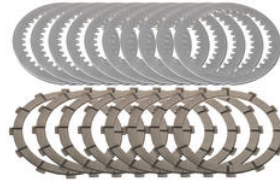

**Clutch fluid reservoir cap M34x4**

- Black
- Gold
- Red

€ 40,50

- CD004N
- Clutch full disks kit replacement  
Master Tech 12 teeth organic**

- Natural

€ 188,50

- CD001N
- Clutch full disks kit replacement  
Master Tech 12 teeth sintered**

- Natural

€ 314,50

- CD002N
- Clutch full disks kit replacement  
Master Tech 48 teeth sintered**

- Natural

€ 314,50

- LCF10B
  - LCF10G
  - LCF10R
- Clutch lever - long folding model**

- Black
- Gold
- Red