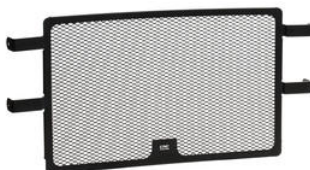

- Black/Gold
- Black/Red
- Gold/Red
- Gold/Black
- Red/Black
- Red/Gold

€ 50,50

- RA012B **Radiator guard Ducati Monster - Supersport - Hypermotard**