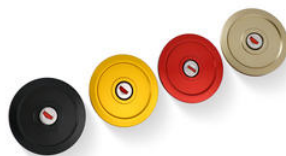

• Black
• Gold
• Red

• TSU01B Fuel tank cap - Key Lock plug € 51,50
• TSU01G
• TSU01R
• TSU01Z