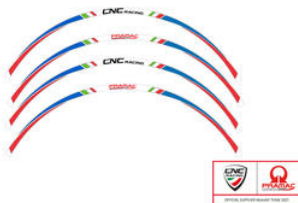

• WK002PR **17 inch wheel stripes kit - pramac Racing Limited Ed.**

• Red/Blue

€ 27,00

• PL110B **Adapter with anti-rotation system to mount the front brake and clutch lever guards.**

• Black

€ 24,00