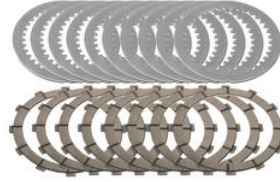

• CD004N **Clutch full disks kit replacement
Master Tech 12 teeth organic**

• Natural

€ 188,50

• CD001N **Clutch full disks kit replacement
Master Tech 12 teeth sintered**