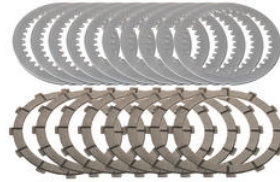

- 2356004 Keyring Ducati Corse - Logo (100% PVC)

- Red

€ 10,00

- 2356003 Keyring with Ducati Corse Badge (100% PVC)

- Red

€ 10,00

• KD317N **Kit Ducati OEM clutch - 48 teeth sintered** • Natural € 314,50

• KD117N **Kit Ducati OEM clutch - friction and steel disks** • Natural € 190,00