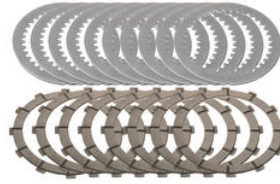

• CD004N **Clutch full disks kit replacement
Master Tech 12 teeth organic**

• Natural

€ 188,50

• CD001N **Clutch full disks kit replacement
Master Tech 12 teeth sintered**