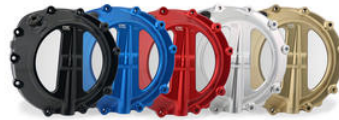

- CA801B **Clear clutch cover BMW - cable control**
- CA801R
- CA801S
- CA801L
- CA801Z

- Black
- Red
- Silver
- Blue
- Bronze

€ 870,50

- LCF50B **Clutch lever - long folding model**
- LCF50G
- LCF50R

- Black
- Gold
- Red

€ 124,00