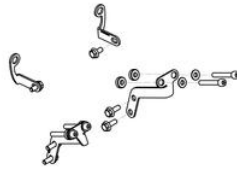

- ZA701KPR GP DUCTS - Front brake cooling system Pramac Racing Lim. Ed.
- ZA701YPR

- Glossy
- Matt

€ 262,00

• ZAB17B **GP DUCTS - MOUNTING KIT**

• Black

€ 45,00

• MPR01B **Grips - rubber replacement**

• Black