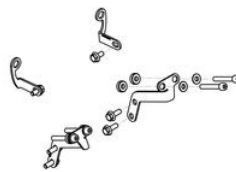

• ZAB17B GP DUCTS - MOUNTING KIT

• Black

€ 45,00