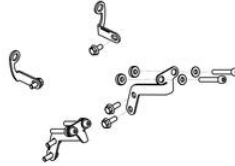

- Black

€ 45,00

- MPR01B **Grips - rubber replacement**