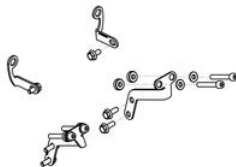

• ZA701K GP DUCTS - Front brake cooling
system
• ZA701Y

• Glossy
• Matt

€ 241,50

- ZA701KPR **GP DUCTS - Front brake cooling**
- ZA701YPR **system Pramac Racing Lim. Ed.**

- Glossy
- Matt

€ 262,00

- ZAB17B **GP DUCTS - MOUNTING KIT**