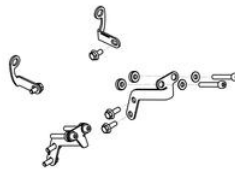

€ 262,00

- ZAB17B **GP DUCTS - MOUNTING KIT**

- Black

€ 45,00

- MPR01B **Grips - rubber replacement**

- Black

€ 19,00

- MP105B **Grips EVO**
- MP105G
- MP105R