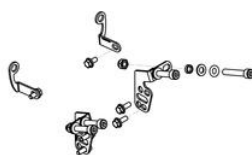

- Black

€ 54,90

- MPR01B **Grips - rubber replacement**