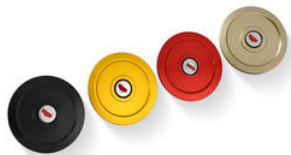

- TSU01B **Fuel tank cap - Key Lock plug**
- TSU01G
- TSU01R
- TSU01Z

- Black
- Gold
- Red
- Bronze

€ 62,83