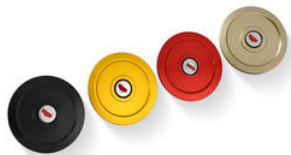

- Glossy
- Matt

€ 163,48

- TSB13B Fuel tank cap - flange Gear
- TSB13G
- TSB13R

- Black
- Gold
- Red

€ 147,62

- TSU01B Fuel tank cap - Key Lock plug
- TSU01G
- TSU01R
- TSU01Z

- Black
- Gold
- Red
- Bronze

€ 62,83