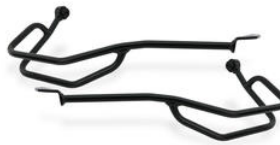

• Black

€ 151,28

• GA003BPR GARAGE CARPET PRAMAC RACING LIMITED EDITION

• Black

€ 153,72

• PR906B Hand guard in steel tubes Moto Guzzi V85 TT

• Black

€ 274,50

• PL003R Handlebar cap single side Tricolore

• Red

€ 36,60

• CM242L Handlebar ends "Stars and Stripes"

• Blue

€ 71,98

• CM231B Handlebar ends BI-COLOR
• CM231G
• CM231R

• Black
• Gold
• Red