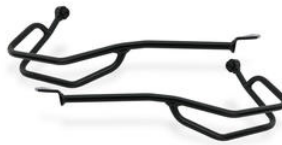

€ 151,28

• GA003BPR GARAGE CARPET PRAMAC RACING LIMITED EDITION

• Black

€ 153,72

• PR906B Hand guard in steel tubes Moto Guzzi V85 TT

• Black

€ 274,50

• PL003R Handlebar cap single side Tricolore