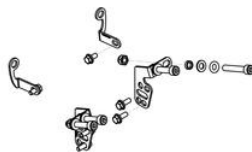

• ZA701KPR **GP DUCTS - Front brake cooling system Pramac Racing Lim. Ed.**
• ZA701YPR

• Glossy
• Matt

€ 319,64

• ZAB08B **GP DUCTS - mounting kit**

• Black

€ 54,90

• MPR01B **Grips - rubber replacement**

• Black