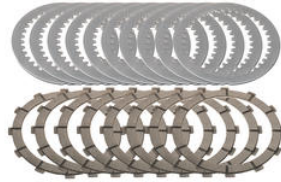

• Red/Black

€ 42,70

• 2346002 **Cap Ducati Corse - Logo Ducati - Red and Black (100% Cotton)**

• Red/Black

€ 42,70

• TT323B **Caps handlebar tube Ducati**  
• TT323G  
• TT323R

• Black  
• Gold  
• Red

€ 34,16

• CD004N **Clutch full disks kit replacement  
Master Tech 12 teeth organic** • Natural € 229,97

• CD001N **Clutch full disks kit replacement  
Master Tech 12 teeth sintered** • Natural € 383,69

• CD002N **Clutch full disks kit replacement  
Master Tech 48 teeth sintered** • Natural € 383,69